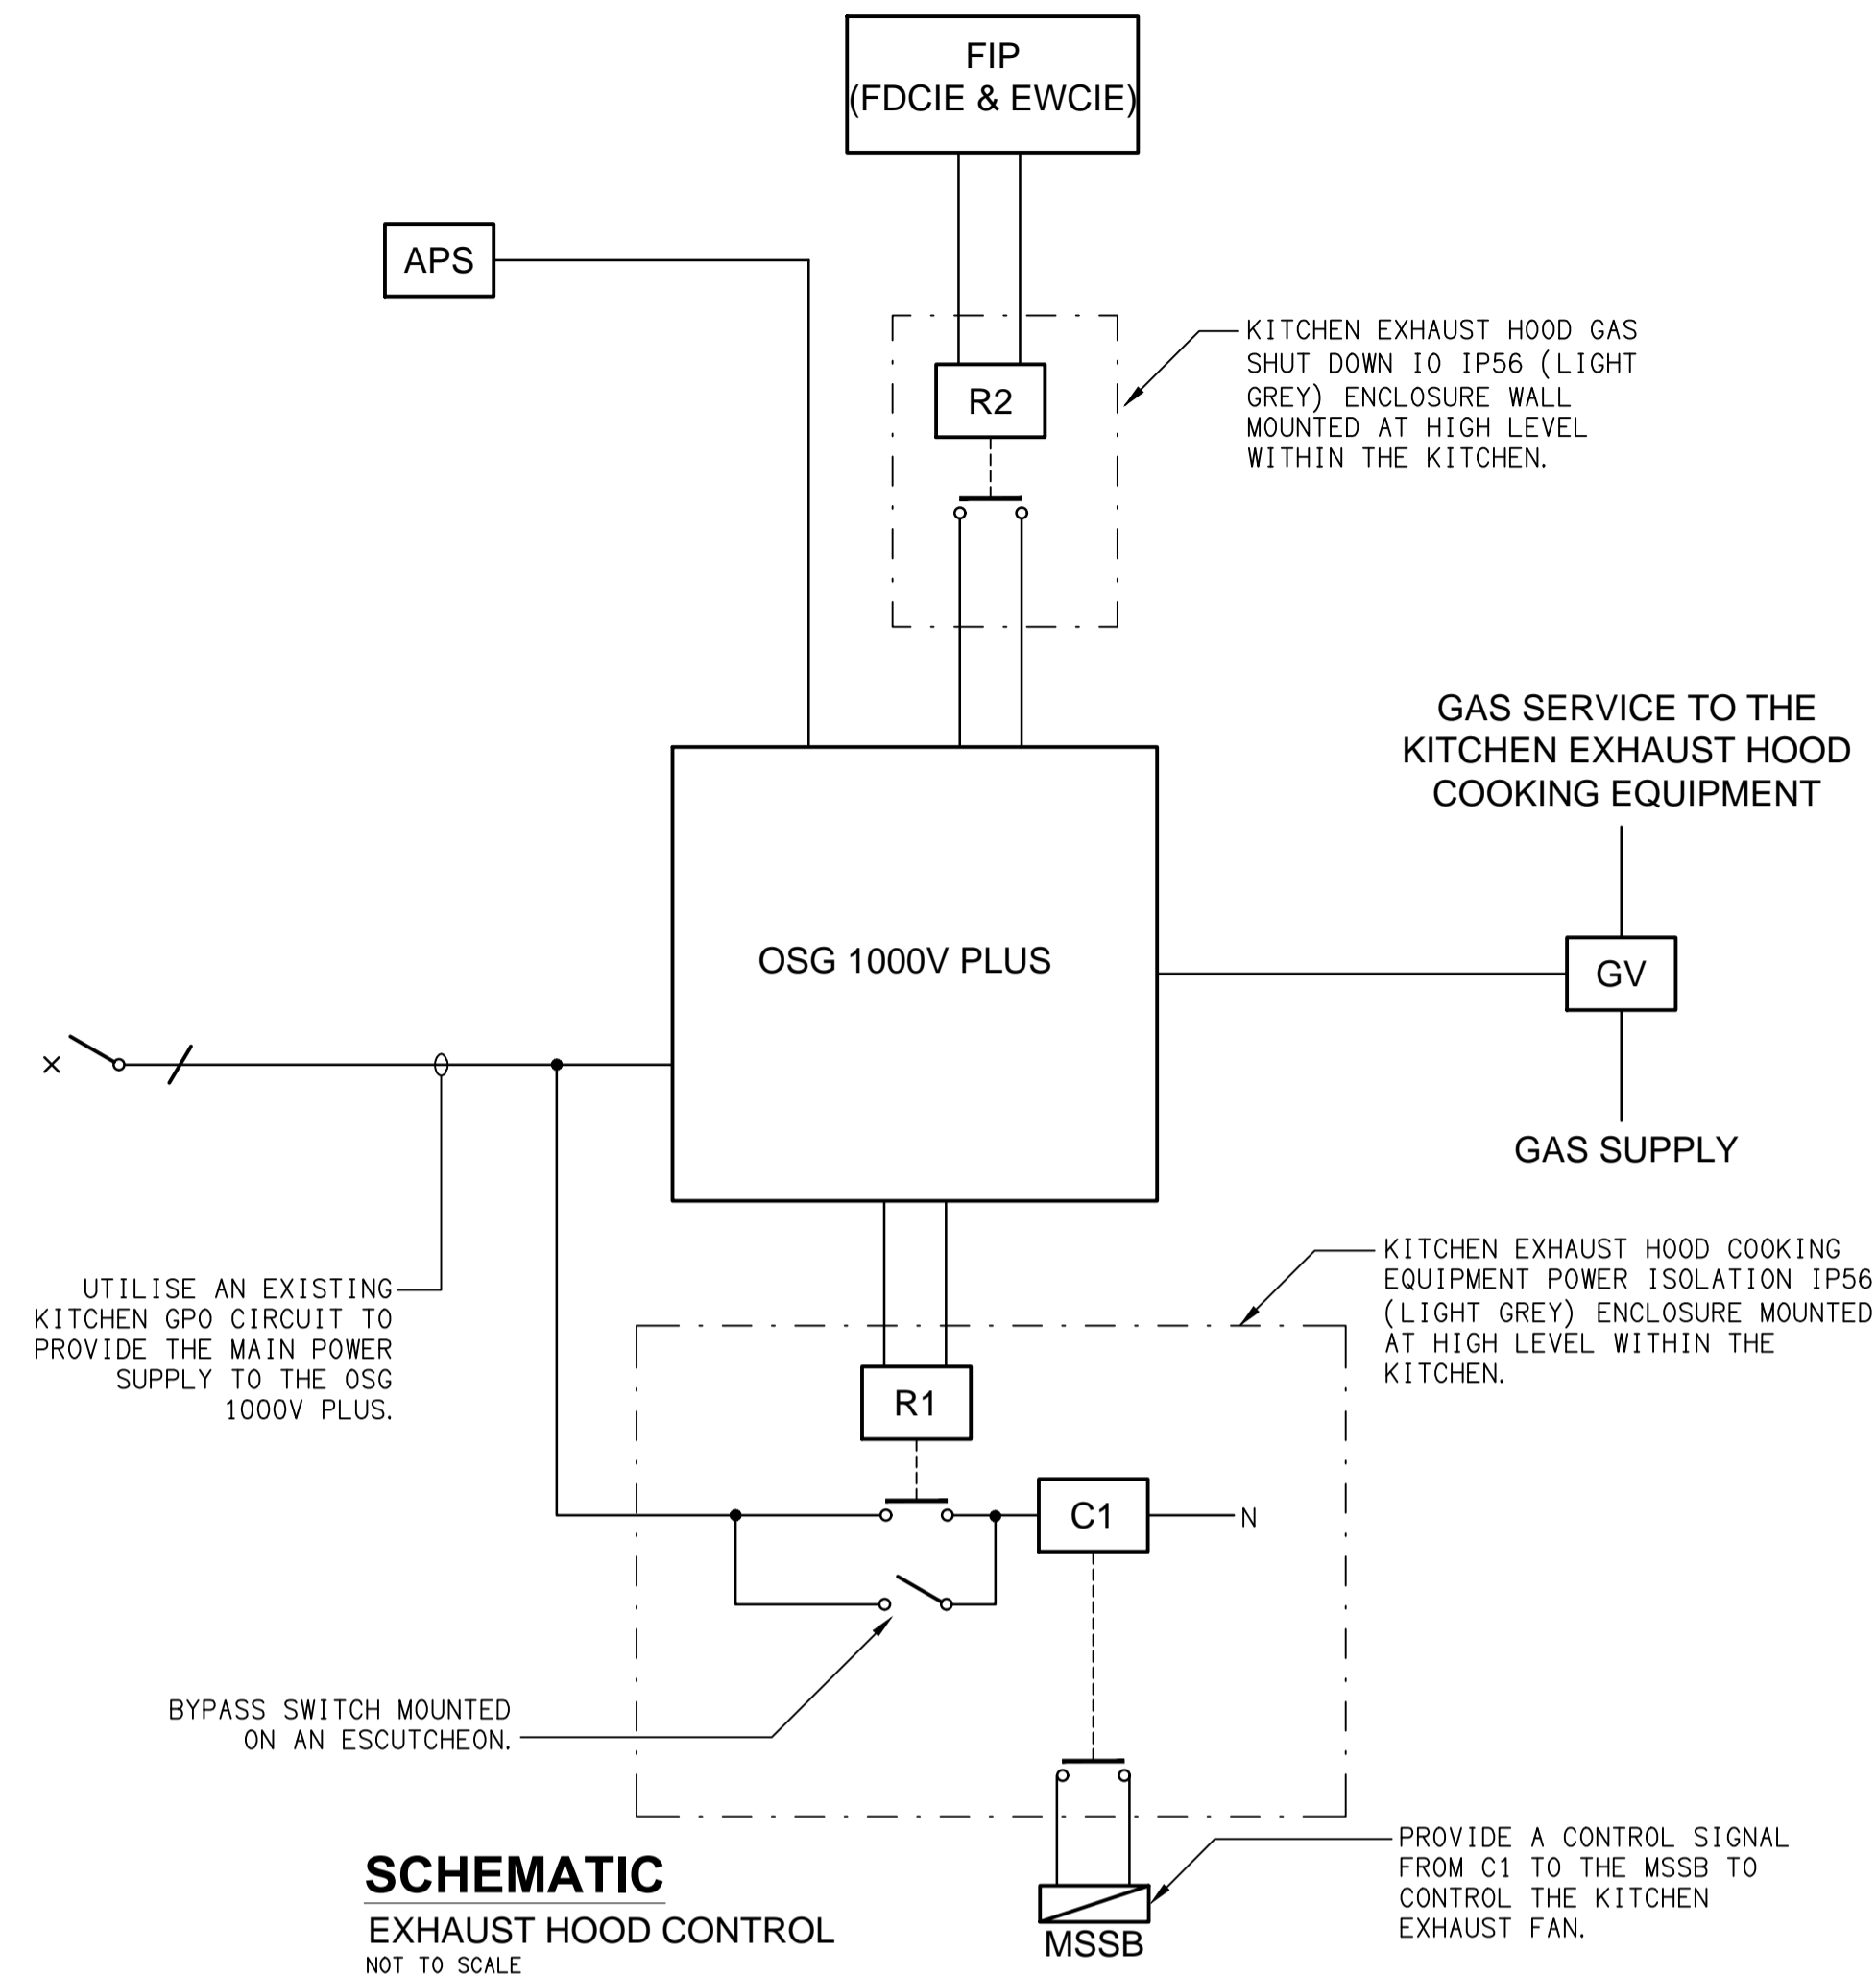

LEGEND

- ELECTRICAL SERVICES SWITCHBOARD.
- SWITCHBOARD / CONTROL PANEL NOT PROVIDED AS PART OF THE ELECTRICAL SUBCONTRACT.
- SINGLE POWER OUTLET.
- DOUBLE POWER OUTLET.
- SPECIAL PURPOSE POWER OUTLET.
- SINGLE PHASE ISOLATOR.
- THREE PHASE ISOLATOR.
- CONDUIT ROUTE.
- HAND DRYER CONNECTION.
- ONE-WAY LIGHT SWITCH.
- TWO-WAY LIGHT SWITCH.
- CIRCUIT LINE.
- SWITCH LINE.
- POWER CIRCUIT DESIGNATION. DENOTES DB AND CIRCUIT.
- LIGHTING CONTROL DALI CHANNEL REFERENCE.
- LIGHTING CONTROL SWITCHED CHANNEL REFERENCE.
- ELECTRICAL EQUIPMENT AS NOTED.
- RJ45 COMMUNICATIONS OUTLET.
- REFER TO DETAIL NOTED FOR THE AREA SHOWN HATCHED. ADDITIONAL OUTLETS & FITTINGS MAY BE SHOWN ON DETAIL.
- E1: GENERAL LED EMERGENCY LIGHT.
- EX: EMERGENCY LED EXIT LIGHT.
- L1: RECESSED 300 X 1200 PB LED FLAT PLATE TROFFER.
- L2: RECESSED 300 X 600 PB LED FLAT PLATE TROFFER.
- L3: COOLROOM / FREEZER RATED LED SURFACE BATTEN.
- L4: RECESSED DIMMABLE LED DOWNLIGHT.
- L5: 1200 LONG IP65 SURFACE BATTEN.
- L6: SURFACE MOUNTED EXTRUSION AS PER L6 DETAIL.
- L7: SURFACE MOUNTED EXTRUSION AS PER L7 DETAIL.
- ML1: DIMMABLE MIRROR LED STRIP LIGHT.
- ML2: DIMMABLE MIRROR LED STRIP LIGHT.
- ML3: DIMMABLE MIRROR LED STRIP LIGHT.
- PD01: DECORATIVE PENDANT.
- PD02: DECORATIVE PENDANT.
- RD01: RECESSED DIMMABLE LED DOWNLIGHT.
- RD02: RECESSED DIMMABLE LED DOWNLIGHT.
- RD03: RECESSED DIMMABLE LED DOWNLIGHT.
- S1: DIMMABLE ENTRY COFFER LED STRIP LIGHT.
- S2: DIMMABLE AMENITY COFFER LED STRIP LIGHT.

NOTE
THE MOUNTING ARRANGEMENTS AND OUTLETS SHOWN ON THIS DETAIL ARE GENERIC AND MAY NOT BE REQUIRED ON THIS PROJECT.