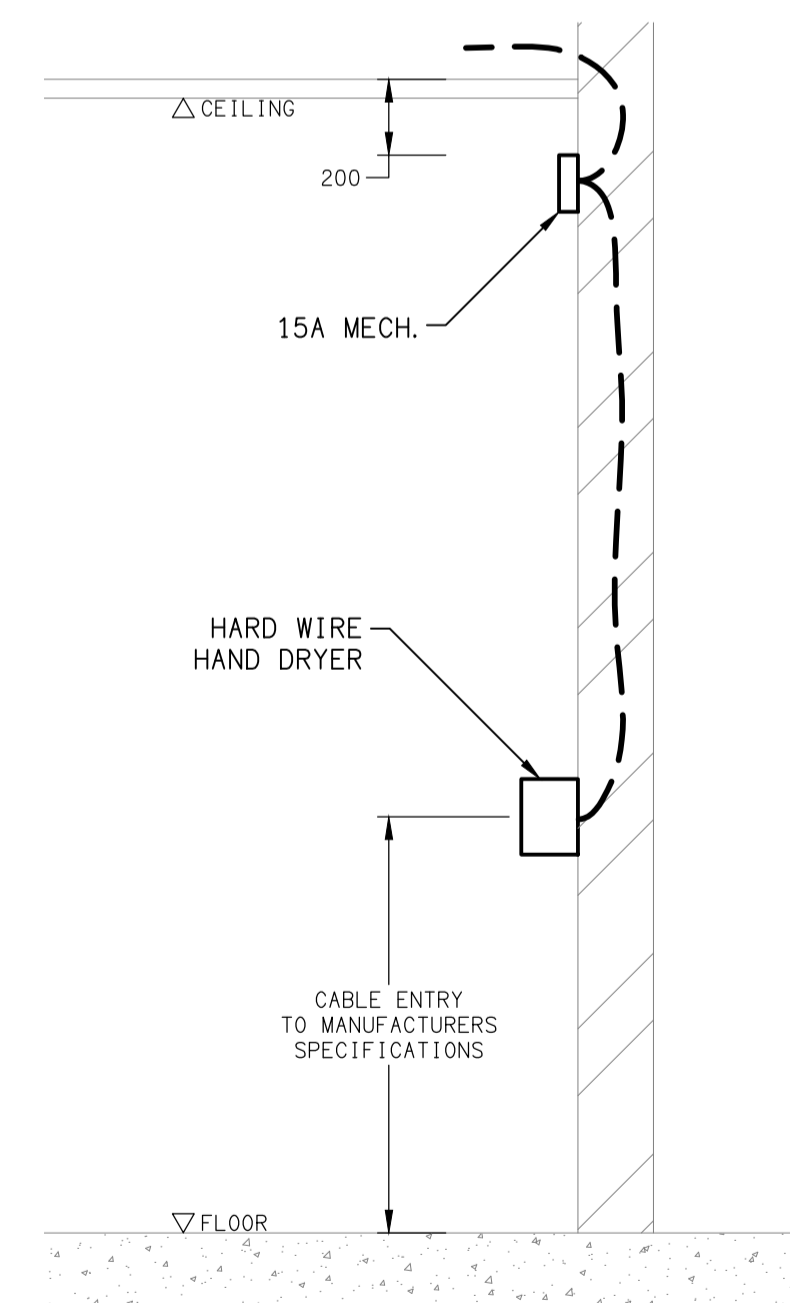

LEGEND

- AS1670 SMOKE DETECTOR.
- AS670 TYPE B THERMAL DETECTOR.
- AS670 TYPE D THERMAL DETECTOR.
- AS 1670 DUCT PROBE THERMAL DETECTOR.
- AS1670 RECESSED ALERT AND EVACUATION SPEAKER.
- AS1670 SURFACE MOUNTED COOLROOM / FREEZER ALERT AND EVACUATION HORN.
- CABLE ACCESS DUCT. REFERENCE AS NOTED.
- VIRTUAL WINDOW POWER SUPPLY.
- FIRE INDICATOR PANEL.
- AIR PRESSURE SWITCH.
- GAS SOLENOID.
- KITCHEN EXHAUST FAN CONTROL SYSTEM.
- CONTACTOR x.
- CONTROL RELAY x.

NOTE
THE MOUNTING ARRANGEMENTS AND OUTLETS SHOWN ON THIS DETAIL ARE GENERIC AND MAY NOT BE REQUIRED ON THIS PROJECT.