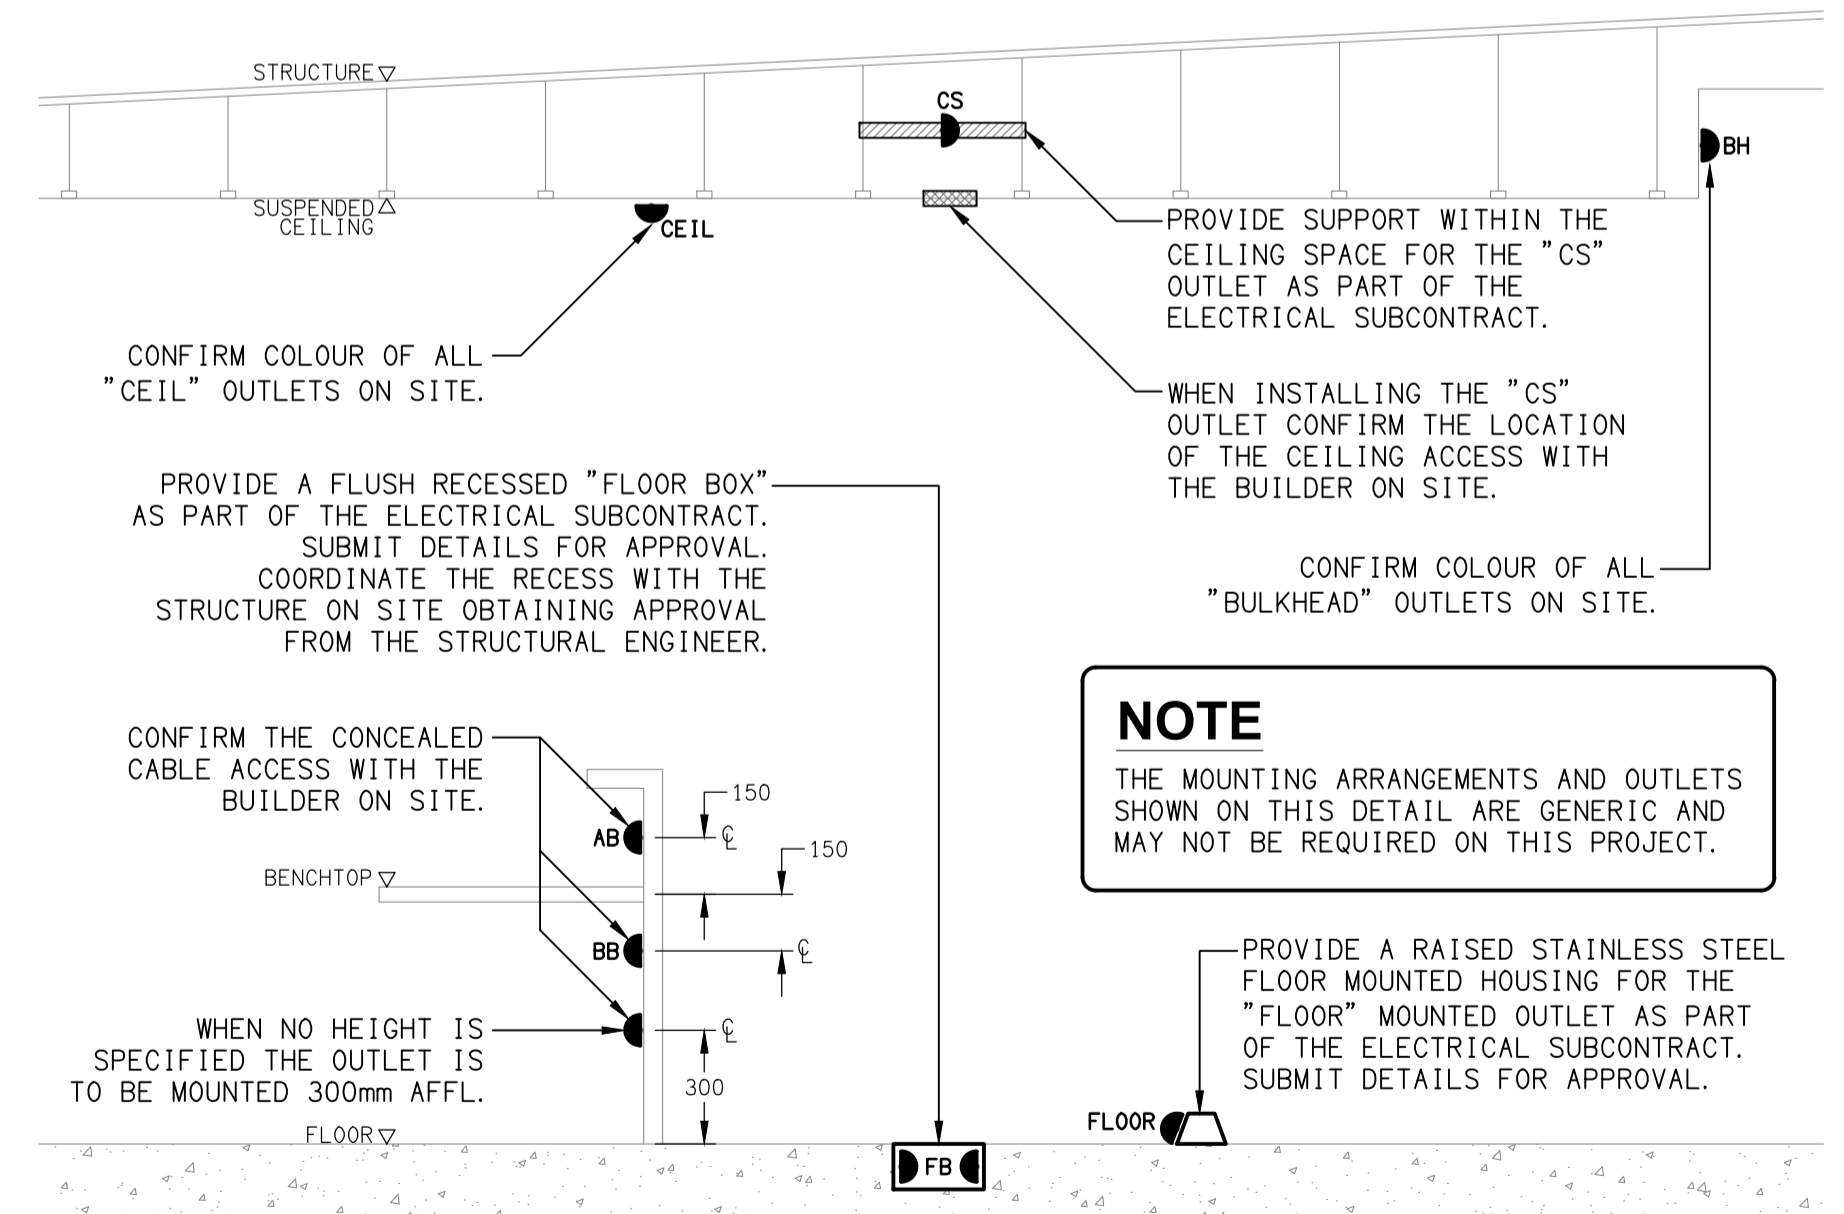

LEGEND

- AS1670 SMOKE DETECTOR.
- AS670 TYPE B THERMAL DETECTOR.
- AS670 TYPE D THERMAL DETECTOR.
- AS 1670 DUCT PROBE THERMAL DETECTOR.
- AS1670 RECESSED ALERT AND EVACUATION SPEAKER.
- AS1670 SURFACE MOUNTED COOLROOM / FREEZER ALERT AND EVACUATION HORN.
- CABLE ACCESS DUCT. REFERENCE AS NOTED.
- VIRTUAL WINDOW POWER SUPPLY.
- FIRE INDICATOR PANEL.
- AIR PRESSURE SWITCH.
- GAS SOLENOID.
- KITCHEN EXHAUST FAN CONTROL SYSTEM.
- CONTACTOR x.
- CONTROL RELAY x.

NOTE
THE MOUNTING ARRANGEMENTS AND OUTLETS SHOWN ON THIS DETAIL ARE GENERIC AND MAY NOT BE REQUIRED ON THIS PROJECT.