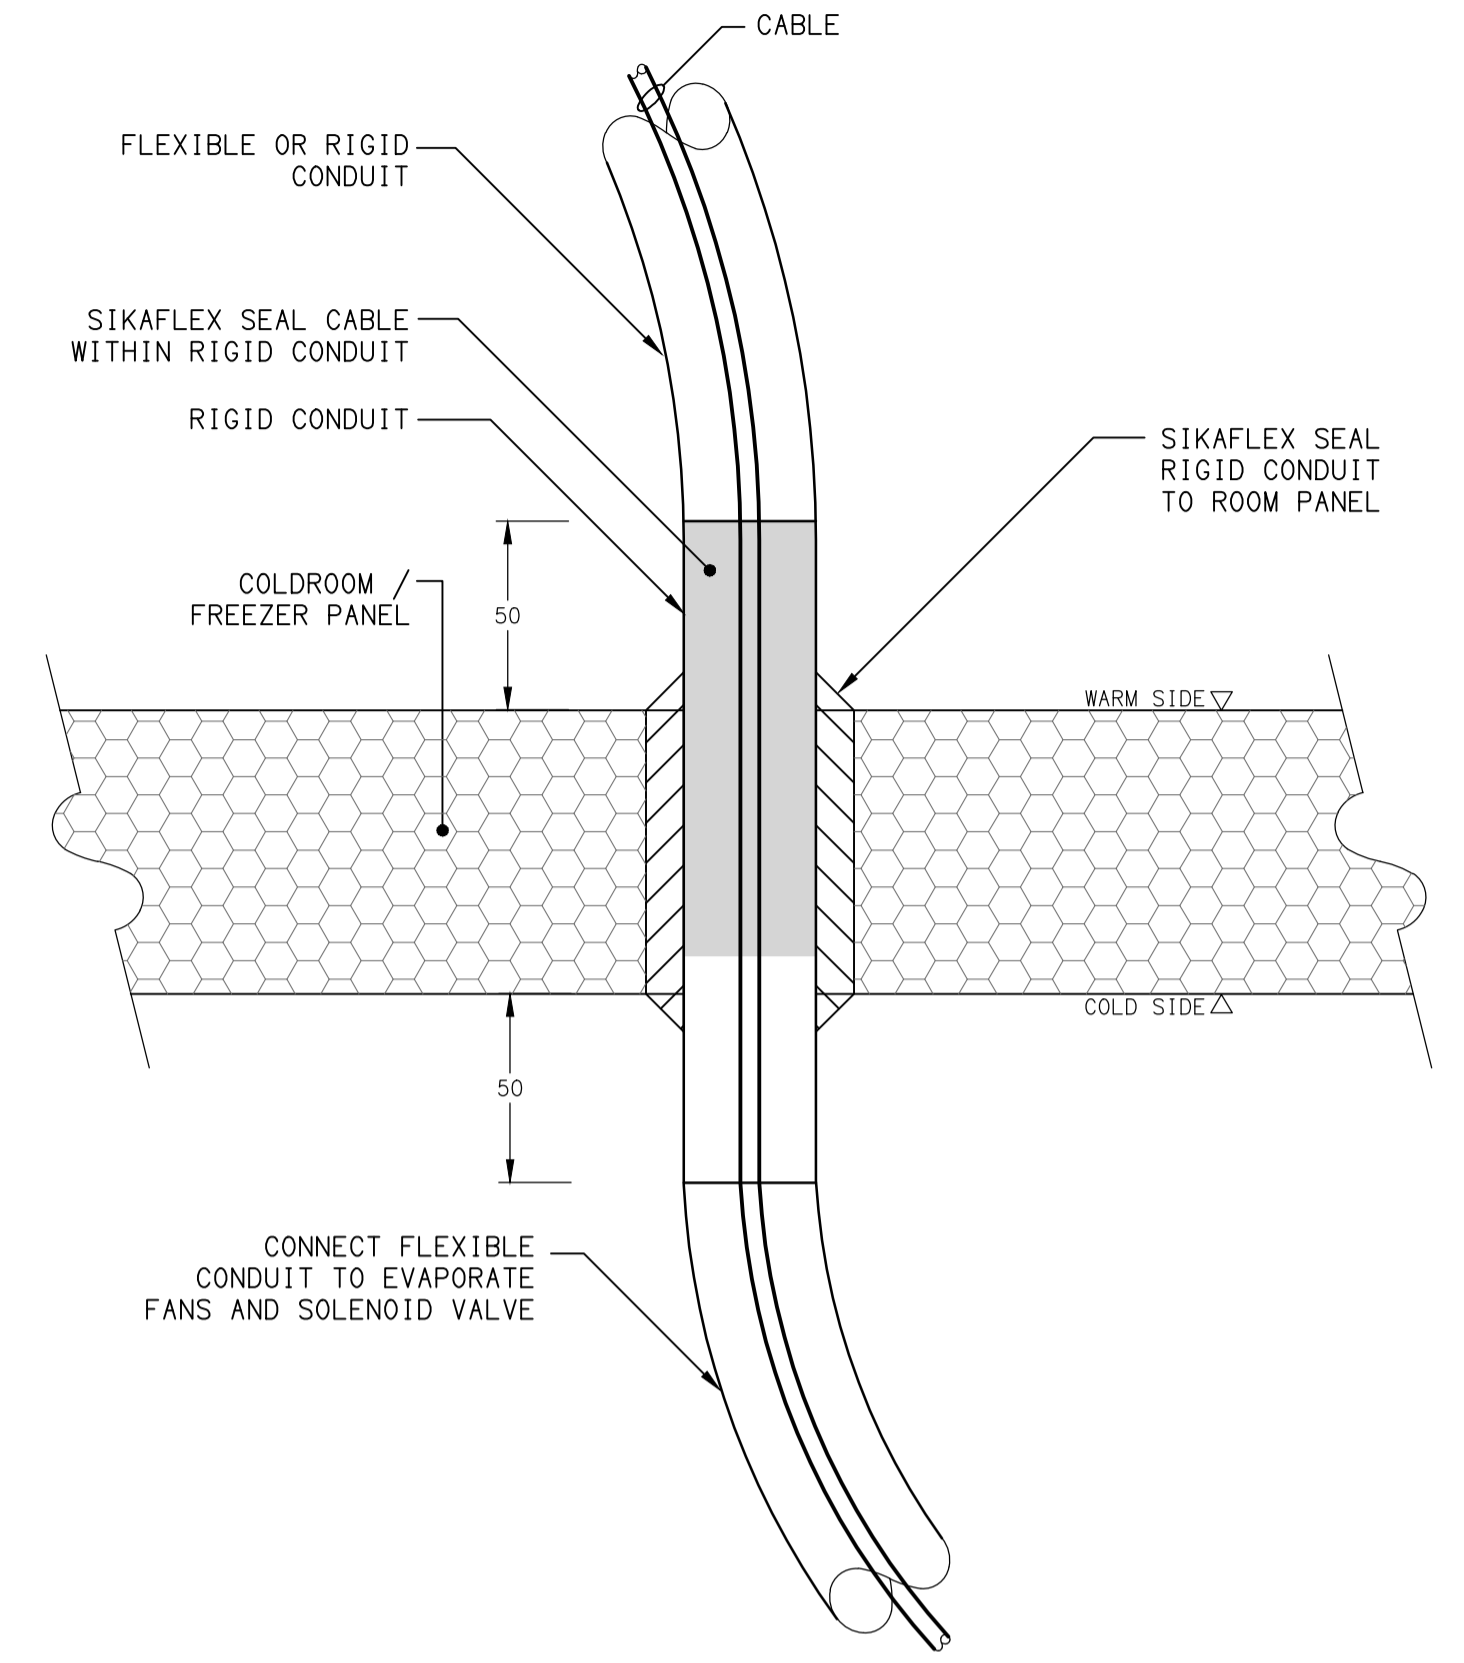

LEGEND

- AS1670 SMOKE DETECTOR.
- AS670 TYPE B THERMAL DETECTOR.
- AS670 TYPE D THERMAL DETECTOR.
- AS 1670 DUCT PROBE THERMAL DETECTOR.
- AS1670 RECESSED ALERT AND EVACUATION SPEAKER.
- AS1670 SURFACE MOUNTED COOLROOM / FREEZER ALERT AND EVACUATION HORN.
- CABLE ACCESS DUCT. REFERENCE AS NOTED.
- VIRTUAL WINDOW POWER SUPPLY.
- FIRE INDICATOR PANEL.
- AIR PRESSURE SWITCH.
- GAS SOLENOID.
- KITCHEN EXHAUST FAN CONTROL SYSTEM.
- CONTACTOR x.
- CONTROL RELAY x.

NOTE
THE MOUNTING ARRANGEMENTS AND OUTLETS SHOWN ON THIS DETAIL ARE GENERIC AND MAY NOT BE REQUIRED ON THIS PROJECT.